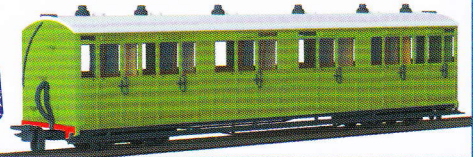

UNDER DEVELOPMENT

ST-700 Peco Setrack Straight
400mm (15½in) long

PECO SETRACK