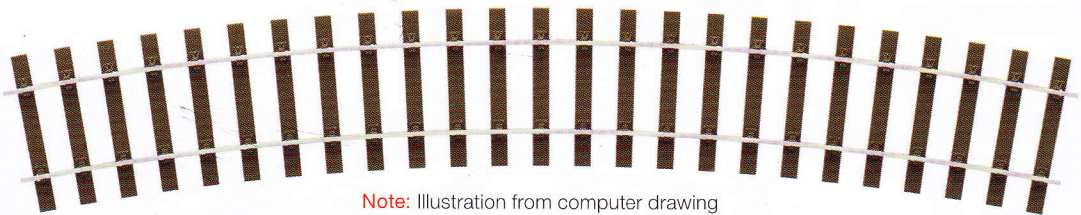

PECO

Review 2013

AVAILABLE NOW

PECO STREAMLINE **HO** SL-106F
Code 75 Bibloc Track

PECO Great Little Trains

AVAILABLE NOW

OO-9

Ready-to-Run Wagons
Lynton & Barnstaple and SR Liveries
(Plain Brown & Grey liveries will also be available)

Ready-to-Run
Lynton & Barnstaple Coaches

UNDER DEVELOPMENT

ST-700 Peco Setrack Straight
400mm (15½in) long

PECO SETRACK

ST-725 Peco Setrack Curve
410mm (16in) long, 1020mm (40½in) radius

UNDER DEVELOPMENT

Note: Illustration from computer drawing

THE LATEST DEVELOPMENTS FOR 2013 & PRODUCTS RELEASED IN 2012

0 GAUGE LINESIDE

UNDER DEVELOPMENT

0
LK-709 Peco Lineside
Small Signal Box

Note: Illustration from
computer drawing

0
Peco Lineside Spear Fencing
LK-741 Straights 890mm (35in) & Gates (3)
LK-742 Ramps 890mm (35in) & Gates (3)

AVAILABLE NOW

OO/HO
SL-113
Code 75 - Code 100
Transition Track
(Pack of 4)

AVAILABLE NOW

SM-32

SL-E691 & SL-E692
Code 200 Right Hand
and Left Hand Turnouts

AVAILABLE NOW

AVAILABLE NOW

PL-71 Servicing Kit
Includes Servicing Cradle,
Power-Lube and the
Re-designed Wheel
Cleaning Brush & Scraper