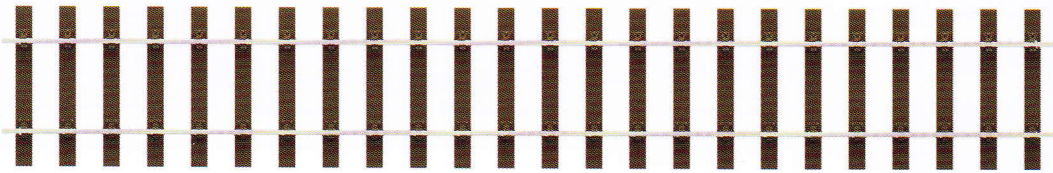

PECO

Review 2013

AVAILABLE NOW

PECO STREAMLINE **HO** SL-106F
Code 75 Bibloc Track

PECO Great Little Trains

AVAILABLE NOW

OO-9

Ready-to-Run Wagons
Lynton & Barnstaple and SR Liveries
(Plain Brown & Grey liveries will also be available)

Ready-to-Run
Lynton & Barnstaple Coaches

UNDER DEVELOPMENT

ST-700 Peco Setrack Straight
400mm (15½in) long

PECO SETRACK

ST-725 Peco Setrack Curve
410mm (16in) long, 1020mm (40½in) radius

UNDER DEVELOPMENT

Note: Illustration from computer drawing

THE LATEST DEVELOPMENTS FOR 2013 & PRODUCTS RELEASED IN 2012

0 GAUGE LINESIDE

UNDER DEVELOPMENT

0
LK-709 Peco Lineside
Small Signal Box

Note: Illustration from
computer drawing

0
Peco Lineside Spear Fencing
LK-741 Straights 890mm (35in) & Gates (3)
LK-742 Ramps 890mm (35in) & Gates (3)