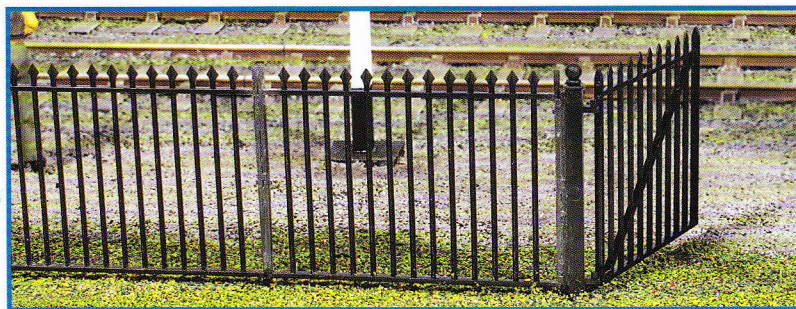

0 GAUGE LINESIDE

UNDER DEVELOPMENT

Note: Illustration from
computer drawing

AVAILABLE NOW

AVAILABLE NOW

SM-32

AVAILABLE NOW

AVAILABLE NOW

PL-71 Servicing Kit
Includes Servicing Cradle,
Power-Lube and the
Re-designed Wheel
Cleaning Brush & Scraper

NEW DESIGN

NEW DESIGN

AVAILABLE NOW