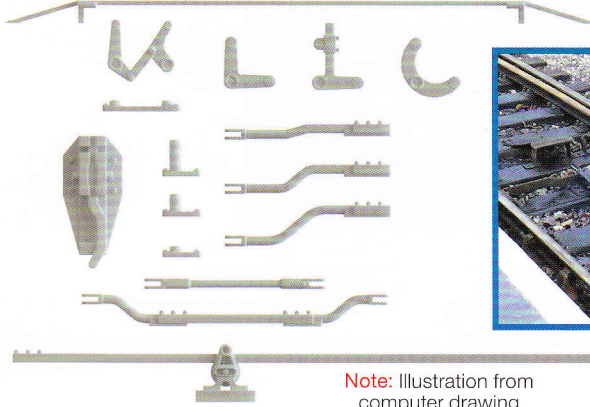

PECO STREAMLINE

AVAILABLE NOW

N
SL-393
 Code 80 Small Crossing

OO/HO

SS89
 Point
 Rodding

UNDER DEVELOPMENT

Note: Illustration from computer drawing

WILLS-KIT