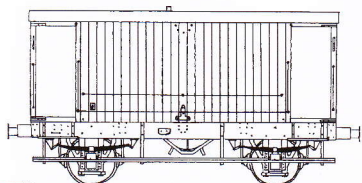

N HN615 Allotment with Shed

N HN604 Tarpaulin Covered Load

N HN605 Part Covered Crated Load

N HN606 Wooden Crated Load

O PS111 LMS (ex MR) 20 ton Goods Brake Van

OO9 DM10A Vale of Rheidol 3rd Class Bogie Coach